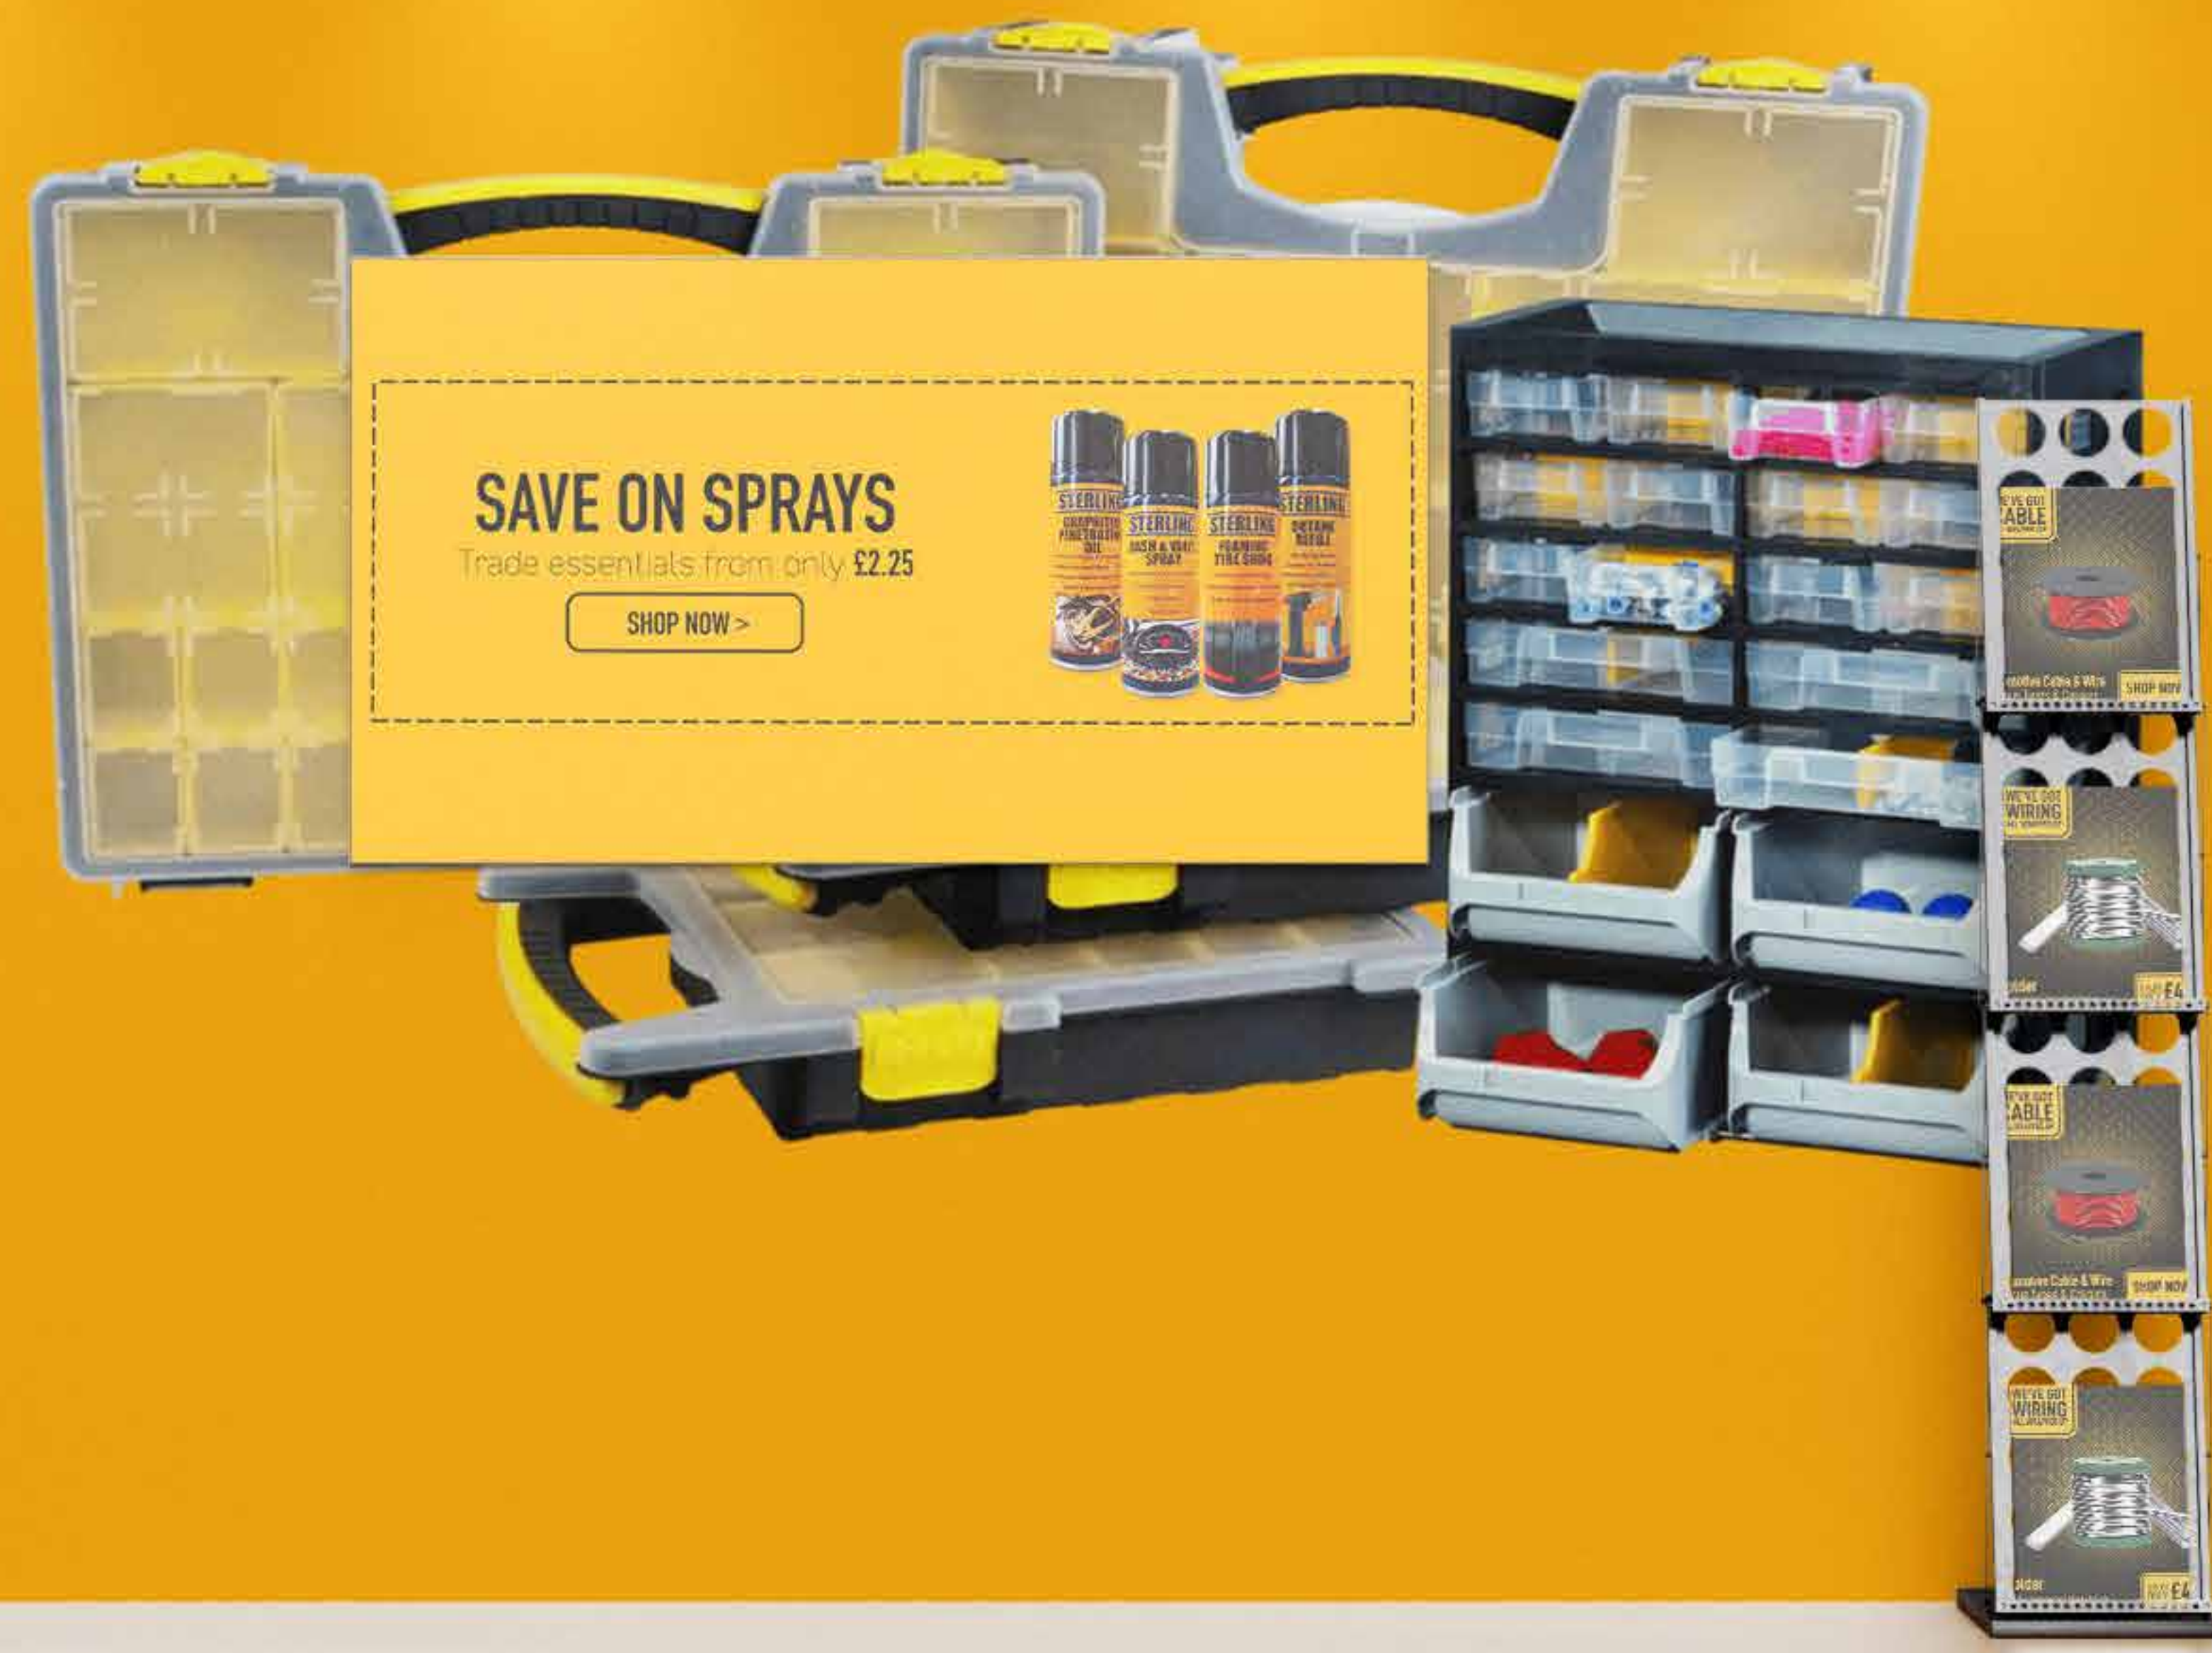

WWW.GREASEMONKEYDIRECT.COM

WE'VE GOT CABLE ALL WRAPPED UP

SHIPPING FROM £2.99

STORAGE SOLUTIONS

Tool boxes, organisers & more at unbeatable prices.

SAVE ON SPRAYS

Trade essentials from only £2.25

[SHOP NOW >](#)